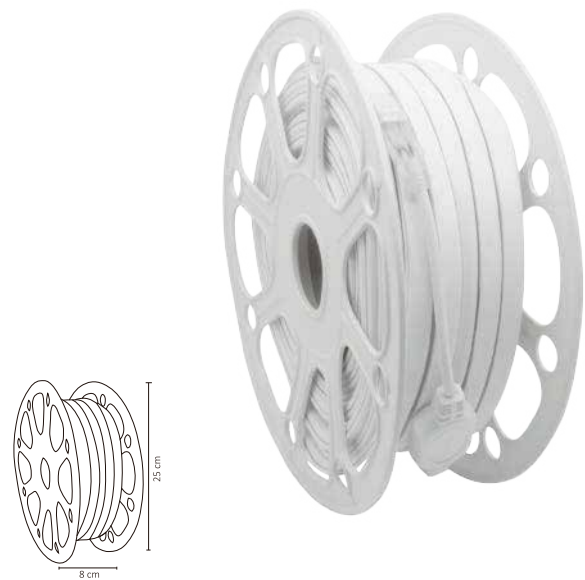

WMA-016 / WMA-017

150W